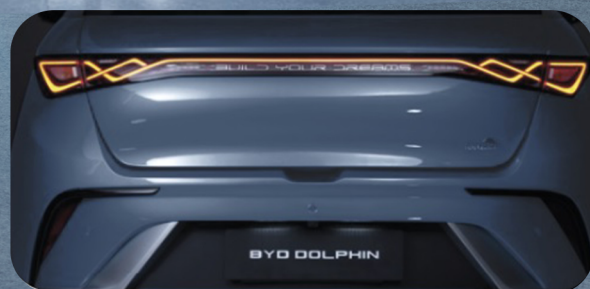

BYD

BYD DOLPHIN

ELEVATE ATTRACTION

Crystal LED Combination Headlights

LED Taillight

e-Platform 3.0

BYD Blade Battery

Infotainment That Elevate Your Lifestyle
 State-of-the-art entertainment features and user-friendly interfaces cater to modern needs, ensuring satisfaction across all lifestyle preferences.

	Dynamic Standard Range	Premium Extended Range
Exterior		
Electrically Heated and Adjustable Exterior Mirrors	•	•
Electrically Retractable Exterior Mirrors	•	•
Panoramic Glass Roof	—	•
Front Boneless Wiper	•	•
Rear Wiper	•	•
Interior		
Three-spoke Steering Wheel	•	•
Electric Power Assisted Steering System	•	•
5" Digital Instrument Panel	•	•
Manual Dimming Interior Rear View Mirror	•	•
Mobile Phone Wireless Charging	—	•
Synthetic Leather Seat	•	•
60/40 Split Fold Rear Seats	•	•
6-way Manual Adjustment - Driver Seat	•	—
6-way Power Adjustment - Driver Seat	—	•
4-way Manual Adjustment - Front Passenger Seat	•	—
4-way Power Adjustment - Front Passenger Seat	—	•
Ventilated Front Seats	—	•
Height Adjustable Headrests - Rear Seats	•	•
Entertainment		
FM Radio	•	•
*Bluetooth® Phone Connectivity and Audio Streaming	•	•
12.8" Intelligent Rotating Touch Screen	•	•
8 Speakers	•	•
Voice Assistant	•	•
USB × 2, Centre Console	typeA + typeC	typeA + typeC
USB × 2, Rear	typeA + typeC	typeA + typeC
Light		
LED Headlight	•	•
Follow Me Home Headlight	•	•
LED Daytime Running Light	•	•
LED Taillight Bar	•	•
LED Front Reading Light	•	•
LED Rear Reading Light	•	—
LED Rear Side Reading Light	—	•
Luggage Compartment Light	•	•
High Beam Assist (HMA)	•	•
Comfort & Convenience		
12V Socket	•	•
Keyless Entry & Keyless Start	•	•
Portable Card Key	•	•
Driver's Window One Touch Up-down with Anti-pinch	•	—
4-door Window One Touch Up-down with Anti-pinch	—	•
Automatic Air-conditioning	•	•
Heat Pump	•	•
PM2.5 Air Filter (Without Display)	•	•
Tyre Repair Kit	•	•